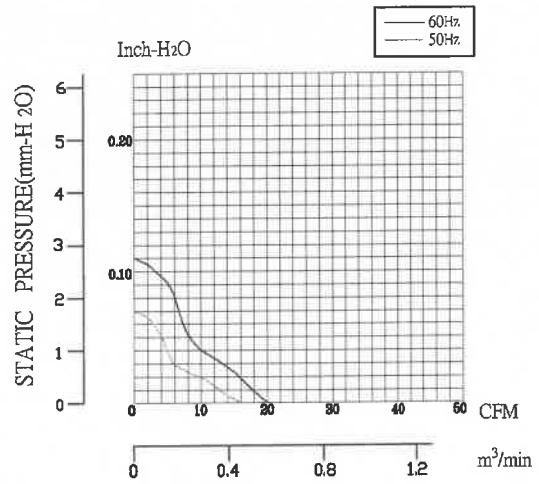

SJ8025 EXTERNAL VIEW