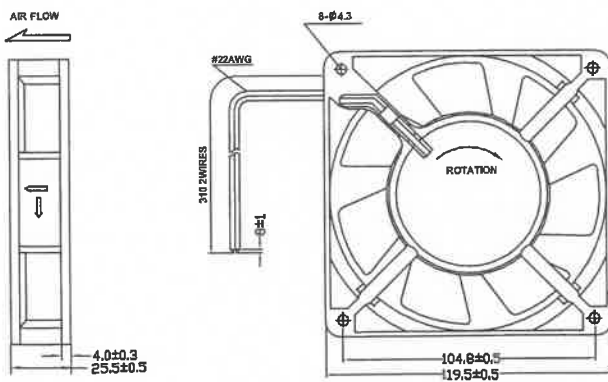

Approved

AC FAN Motor

MODEL	PART NO. Terminal Leadwire	BEARING SYSTEM	RATED VOLTAGE (V)	Freq (Hz)	AIR FLOW (CFM)	SPEED (rpm)	NOISE LEVEL (dB-A)	DIMENSIONS (mm)
SJ8025HA1	8025HA1SAL	Sleeve	110/120	50/60	26/33	2400/2900	29/33	80x80x25 ✓
	8025HA1BAL	Ball	110/120	50/60	26/33	2400/2900	29/33	
SJ8025HA2	8025HA2SAL	Sleeve	220/240	50/60	26/33	2400/2900	29/33	
	8025HA2BAL	Ball	220/240	50/60	26/33	2400/2900	29/33	
SJ9225HA1	9225HA1SAT	Sleeve	110/120	50/60	40/48	2300/2800	35/37	92x92x25 ✓
	9225HA1BAT	Ball	110/120	50/60	40/48	2300/2800	35/37	
SJ9225HA2	9225HA2SAT	Sleeve	220/240	50/60	40/48	2300/2800	35/37	
	9225HA2BAT	Ball	220/240	50/60	40/48	2300/2800	35/37	
SJ1225HA1	1225HA1SAT	Sleeve	110/120	50/60	60/76	2400/2700	40/44	120x120x25 ✓
	1225HA1BAT	Ball	110/120	50/60	60/76	2400/2700	40/44	
SJ1225HA2	1225HA2SAT	Sleeve	220/240	50/60	60/76	2400/2700	40/44	
	1225HA2BAT	Ball	220/240	50/60	60/76	2400/2700	40/44	
SJ1238HA1	1238HA1SAT	Sleeve	110/120	50/60	105/123	2750/3250	47/49	120x120x38
	1238HA1BAT	Ball	110/120	50/60	105/123	2750/3250	47/49	
SJ1238HA2	1238HA2SAT	Sleeve	220/240	50/60	105/123	2750/3250	47/49	
	1238HA2BAT	Ball	220/240	50/60	105/123	2750/3250	47/49	
SJ1725HA1	1725HA1BAT	Ball	110/220	50/60	210/240	2850/3400	50/57	172x150x51 ✓
SJ1725HA2	1725HA2BAT	Ball	220/240	50/60	210/240	2850/3400	50/57	
SJ1538HA1	1538HA1BAL	Ball	110/120	50/60	84/100	2600/3000	45/51	150x38 ✓
SJ1538HA2	1538HA2BAL	Ball	220/240	50/60	84/100	2600/3000	45/51	
SJ2509HA1	2509HA1BAT	Ball	110/220	50/60	510/600	1450/1850	45/56	250x89
SJ2509HA2	2509HA2BAT	Ball	220/240	50/60	510/600	1450/1850	45/56	

SJ8025 EXTERNAL VIEW

SJ9225 EXTERNAL VIEW

SJ1225 EXTERNAL VIEW

SJ1238 EXTERNAL VIEW

SJ1725 EXTERNAL VIEW

SJ1538 EXTERNAL VIEW

General Information

Switching Mode Power Supply