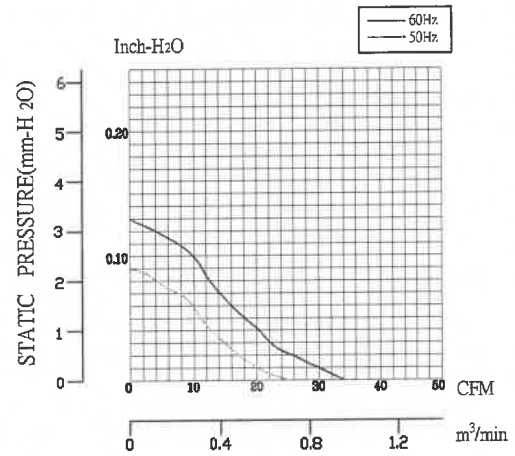

SJ9225 EXTERNAL VIEW