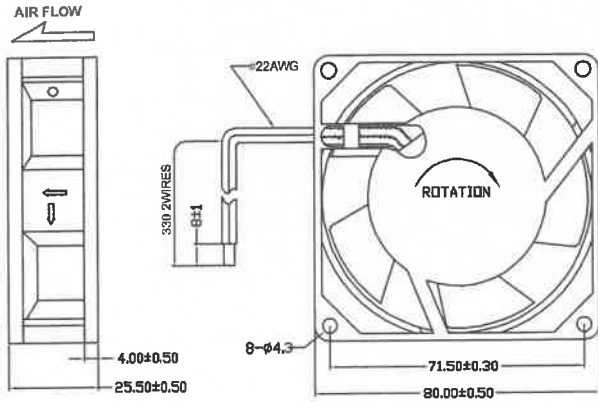

Approved

AC FAN Motor

MODEL	PART NO. Terminal Leadwire	BEARING SYSTEM	RATED VOLTAGE (V)	Freq (Hz)	AIR FLOW (CFM)	SPEED (rpm)	NOISE LEVEL (dB-A)	DIMENSIONS (mm)
SJ8025HA1	8025HA1SAL	Sleeve	110/120	50/60	26/33	2400/2900	29/33	80x80x25 ✓
	8025HA1BAL	Ball	110/120	50/60	26/33	2400/2900	29/33	
SJ8025HA2	8025HA2SAL	Sleeve	220/240	50/60	26/33	2400/2900	29/33	
	8025HA2BAL	Ball	220/240	50/60	26/33	2400/2900	29/33	
SJ9225HA1	9225HA1SAT	Sleeve	110/120	50/60	40/48	2300/2800	35/37	92x92x25 ✓
	9225HA1BAT	Ball	110/120	50/60	40/48	2300/2800	35/37	
SJ9225HA2	9225HA2SAT	Sleeve	220/240	50/60	40/48	2300/2800	35/37	
	9225HA2BAT	Ball	220/240	50/60	40/48	2300/2800	35/37	
SJ1225HA1	1225HA1SAT	Sleeve	110/120	50/60	60/76	2400/2700	40/44	120x120x25 ✓
	1225HA1BAT	Ball	110/120	50/60	60/76	2400/2700	40/44	
SJ1225HA2	1225HA2SAT	Sleeve	220/240	50/60	60/76	2400/2700	40/44	
	1225HA2BAT	Ball	220/240	50/60	60/76	2400/2700	40/44	
SJ1238HA1	1238HA1SAT	Sleeve	110/120	50/60	105/123	2750/3250	47/49	120x120x38
	1238HA1BAT	Ball	110/120	50/60	105/123	2750/3250	47/49	
SJ1238HA2	1238HA2SAT	Sleeve	220/240	50/60	105/123	2750/3250	47/49	
	1238HA2BAT	Ball	220/240	50/60	105/123	2750/3250	47/49	
SJ1725HA1	1725HA1BAT	Ball	110/220	50/60	210/240	2850/3400	50/57	172x150x51 ✓
SJ1725HA2	1725HA2BAT	Ball	220/240	50/60	210/240	2850/3400	50/57	
SJ1538HA1	1538HA1BAL	Ball	110/120	50/60	84/100	2600/3000	45/51	150x38 ✓
SJ1538HA2	1538HA2BAL	Ball	220/240	50/60	84/100	2600/3000	45/51	
SJ2509HA1	2509HA1BAT	Ball	110/220	50/60	510/600	1450/1850	45/56	250x89
SJ2509HA2	2509HA2BAT	Ball	220/240	50/60	510/600	1450/1850	45/56	

SJ8025 EXTERNAL VIEW

SJ9225 EXTERNAL VIEW

SJ1225 EXTERNAL VIEW

SJ1238 EXTERNAL VIEW

SJ1725 EXTERNAL VIEW

SJ1538 EXTERNAL VIEW

General Information

Switching Mode Power Supply