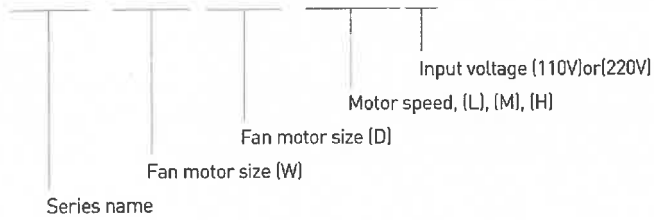

ORDERING INFORMATION

SJ 12 38 HA2

Casting and Impeller Material

- Plastic (UL 94V-0)

Bearing system

- Ball Bearing (B)
- Sleeve Bearing (S)

Life Expectancy

- Ball Bearing (B): 60,000 Hours at 20°c
- Sleeve Bearing (S): 30,000 Hours at 20°c