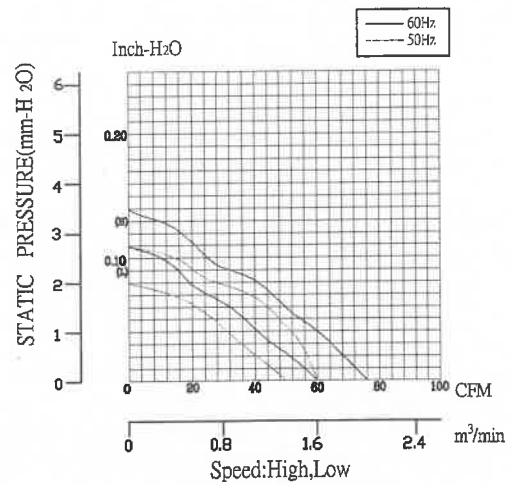

SJ1225 EXTERNAL VIEW