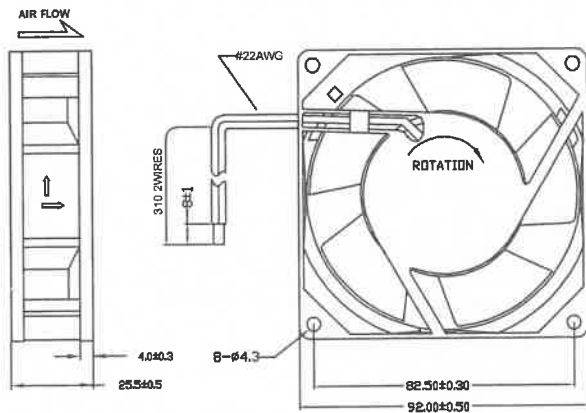

Approved

AC FAN Motor

MODEL	PART NO. Terminal Leadwire	BEARING SYSTEM	RATED VOLTAGE (V)	Freq (Hz)	AIR FLOW (CFM)	SPEED (rpm)	NOISE LEVEL (dB-A)	DIMENSIONS (mm)
SJ8025HA1	8025HA1SAL	Sleeve	110/120	50/60	26/33	2400/2900	29/33	80x80x25 ✓
	8025HA1BAL	Ball	110/120	50/60	26/33	2400/2900	29/33	
SJ8025HA2	8025HA2SAL	Sleeve	220/240	50/60	26/33	2400/2900	29/33	
	8025HA2BAL	Ball	220/240	50/60	26/33	2400/2900	29/33	
SJ9225HA1	9225HA1SAT	Sleeve	110/120	50/60	40/48	2300/2800	35/37	92x92x25 ✓
	9225HA1BAT	Ball	110/120	50/60	40/48	2300/2800	35/37	
SJ9225HA2	9225HA2SAT	Sleeve	220/240	50/60	40/48	2300/2800	35/37	
	9225HA2BAT	Ball	220/240	50/60	40/48	2300/2800	35/37	
SJ1225HA1	1225HA1SAT	Sleeve	110/120	50/60	60/76	2400/2700	40/44	120x120x25 ✓
	1225HA1BAT	Ball	110/120	50/60	60/76	2400/2700	40/44	
SJ1225HA2	1225HA2SAT	Sleeve	220/240	50/60	60/76	2400/2700	40/44	
	1225HA2BAT	Ball	220/240	50/60	60/76	2400/2700	40/44	
SJ1238HA1	1238HA1SAT	Sleeve	110/120	50/60	105/123	2750/3250	47/49	120x120x38
	1238HA1BAT	Ball	110/120	50/60	105/123	2750/3250	47/49	
SJ1238HA2	1238HA2SAT	Sleeve	220/240	50/60	105/123	2750/3250	47/49	
	1238HA2BAT	Ball	220/240	50/60	105/123	2750/3250	47/49	
SJ1725HA1	1725HA1BAT	Ball	110/220	50/60	210/240	2850/3400	50/57	172x150x51 ✓
SJ1725HA2	1725HA2BAT	Ball	220/240	50/60	210/240	2850/3400	50/57	
SJ1538HA1	1538HA1BAL	Ball	110/120	50/60	84/100	2600/3000	45/51	150x38 ✓
SJ1538HA2	1538HA2BAL	Ball	220/240	50/60	84/100	2600/3000	45/51	
SJ2509HA1	2509HA1BAT	Ball	110/220	50/60	510/600	1450/1850	45/56	250x89
SJ2509HA2	2509HA2BAT	Ball	220/240	50/60	510/600	1450/1850	45/56	

SJ8025 EXTERNAL VIEW

SJ9225 EXTERNAL VIEW

SJ1225 EXTERNAL VIEW

SJ1238 EXTERNAL VIEW

SJ1725 EXTERNAL VIEW

SJ1538 EXTERNAL VIEW

General Information

Switching Mode Power Supply